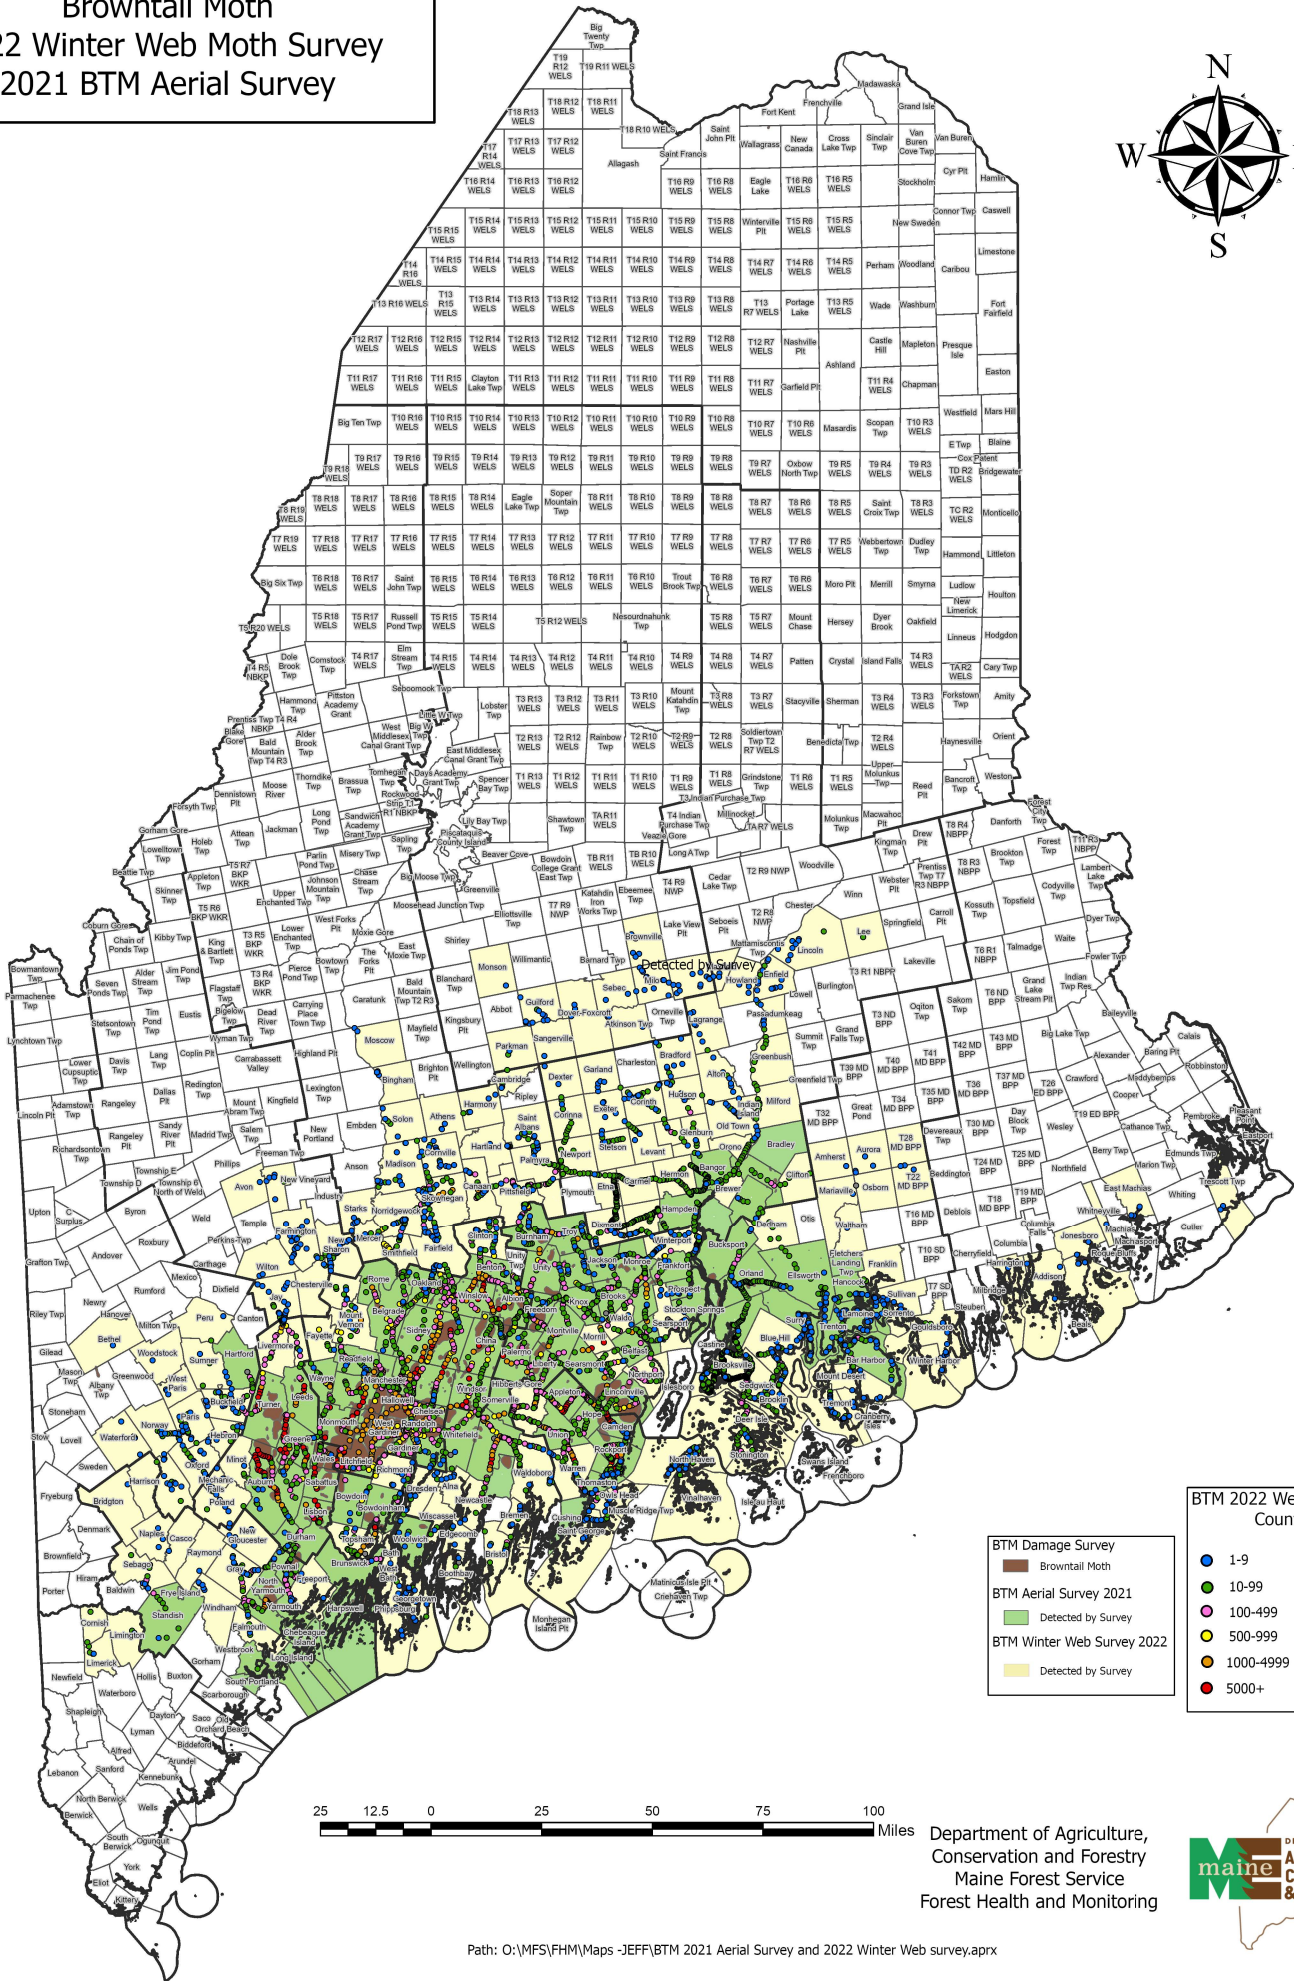

# Browntail Moth 2022 Winter Web Moth Survey 2021 BTM Aerial Survey

BTM Damage Survey  
 ■ Browntail Moth  
 ■ BTM Aerial Survey 2021  
 ■ Detected by Survey  
 ■ BTM Winter Web Survey 2022  
 ■ Detected by Survey

BTM 2022 Web Survey Count

- 1-9
- 10-99
- 100-499
- 500-999
- 1000-4999
- 5000+

Department of Agriculture,  
 Conservation and Forestry  
 Maine Forest Service  
 Forest Health and Monitoring